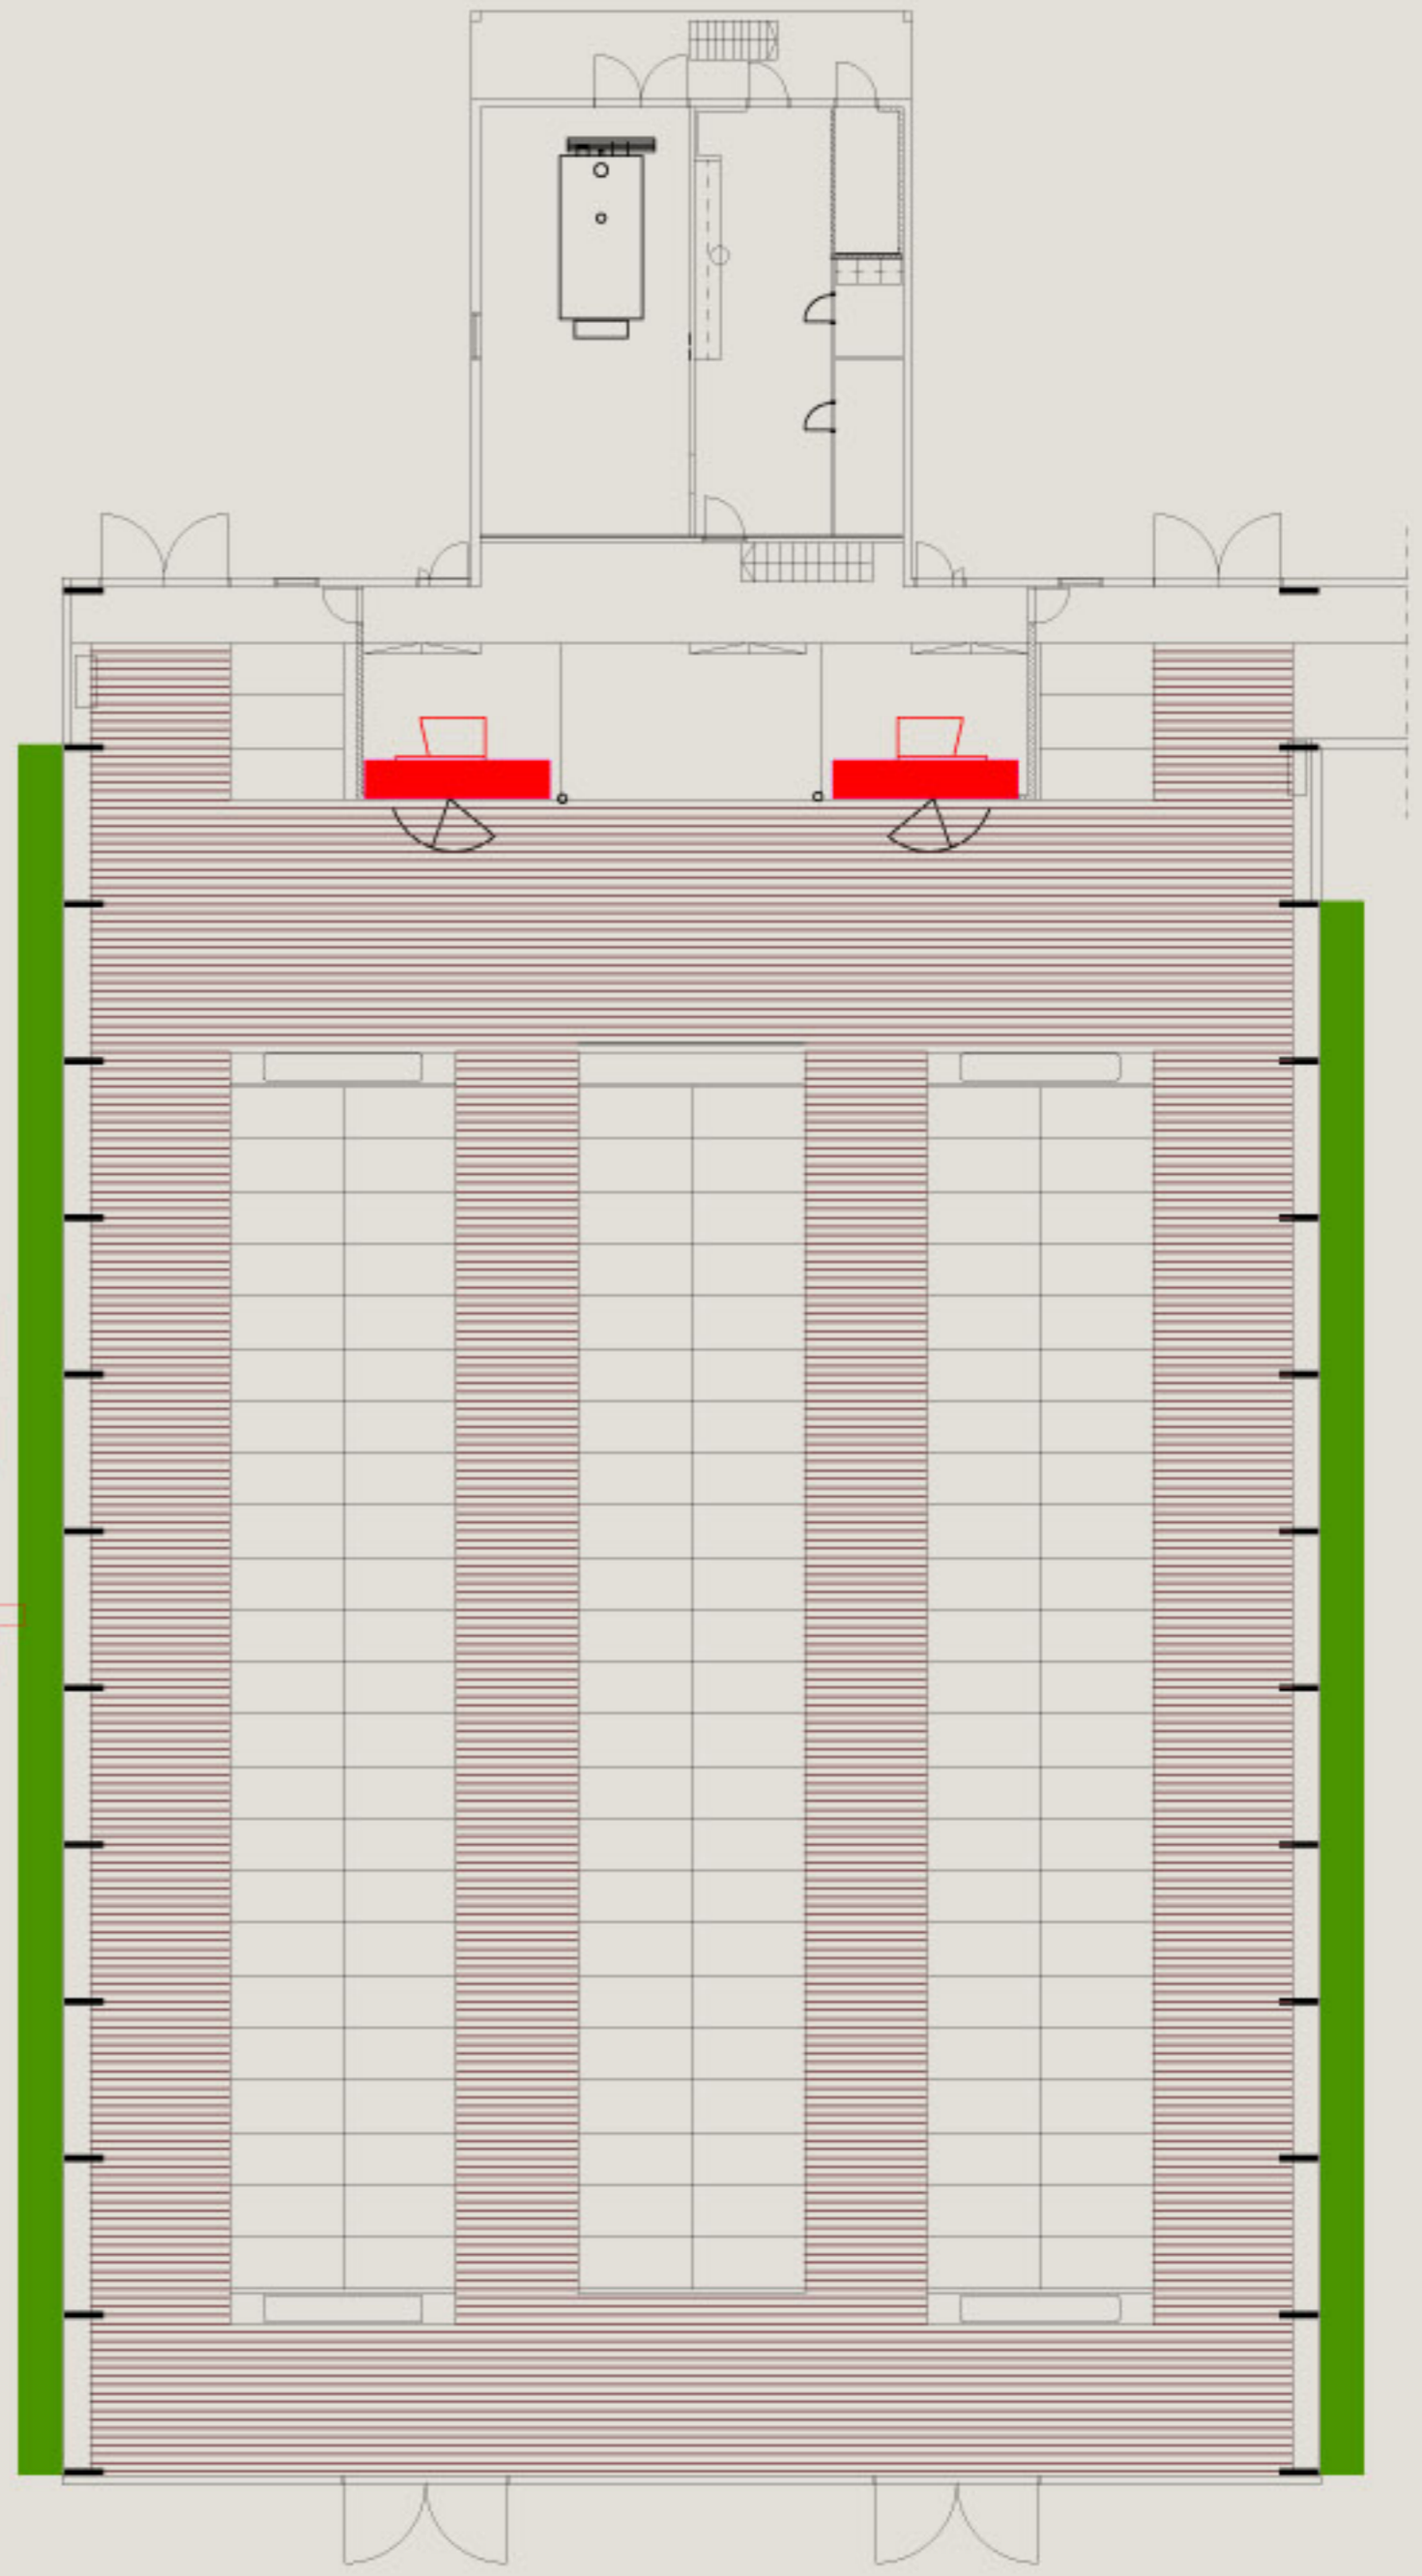

140 cow barn with robotic milking, built 2007

 = **OUTSIDE FEEDING**

 = **ROBOTIC MILKING**